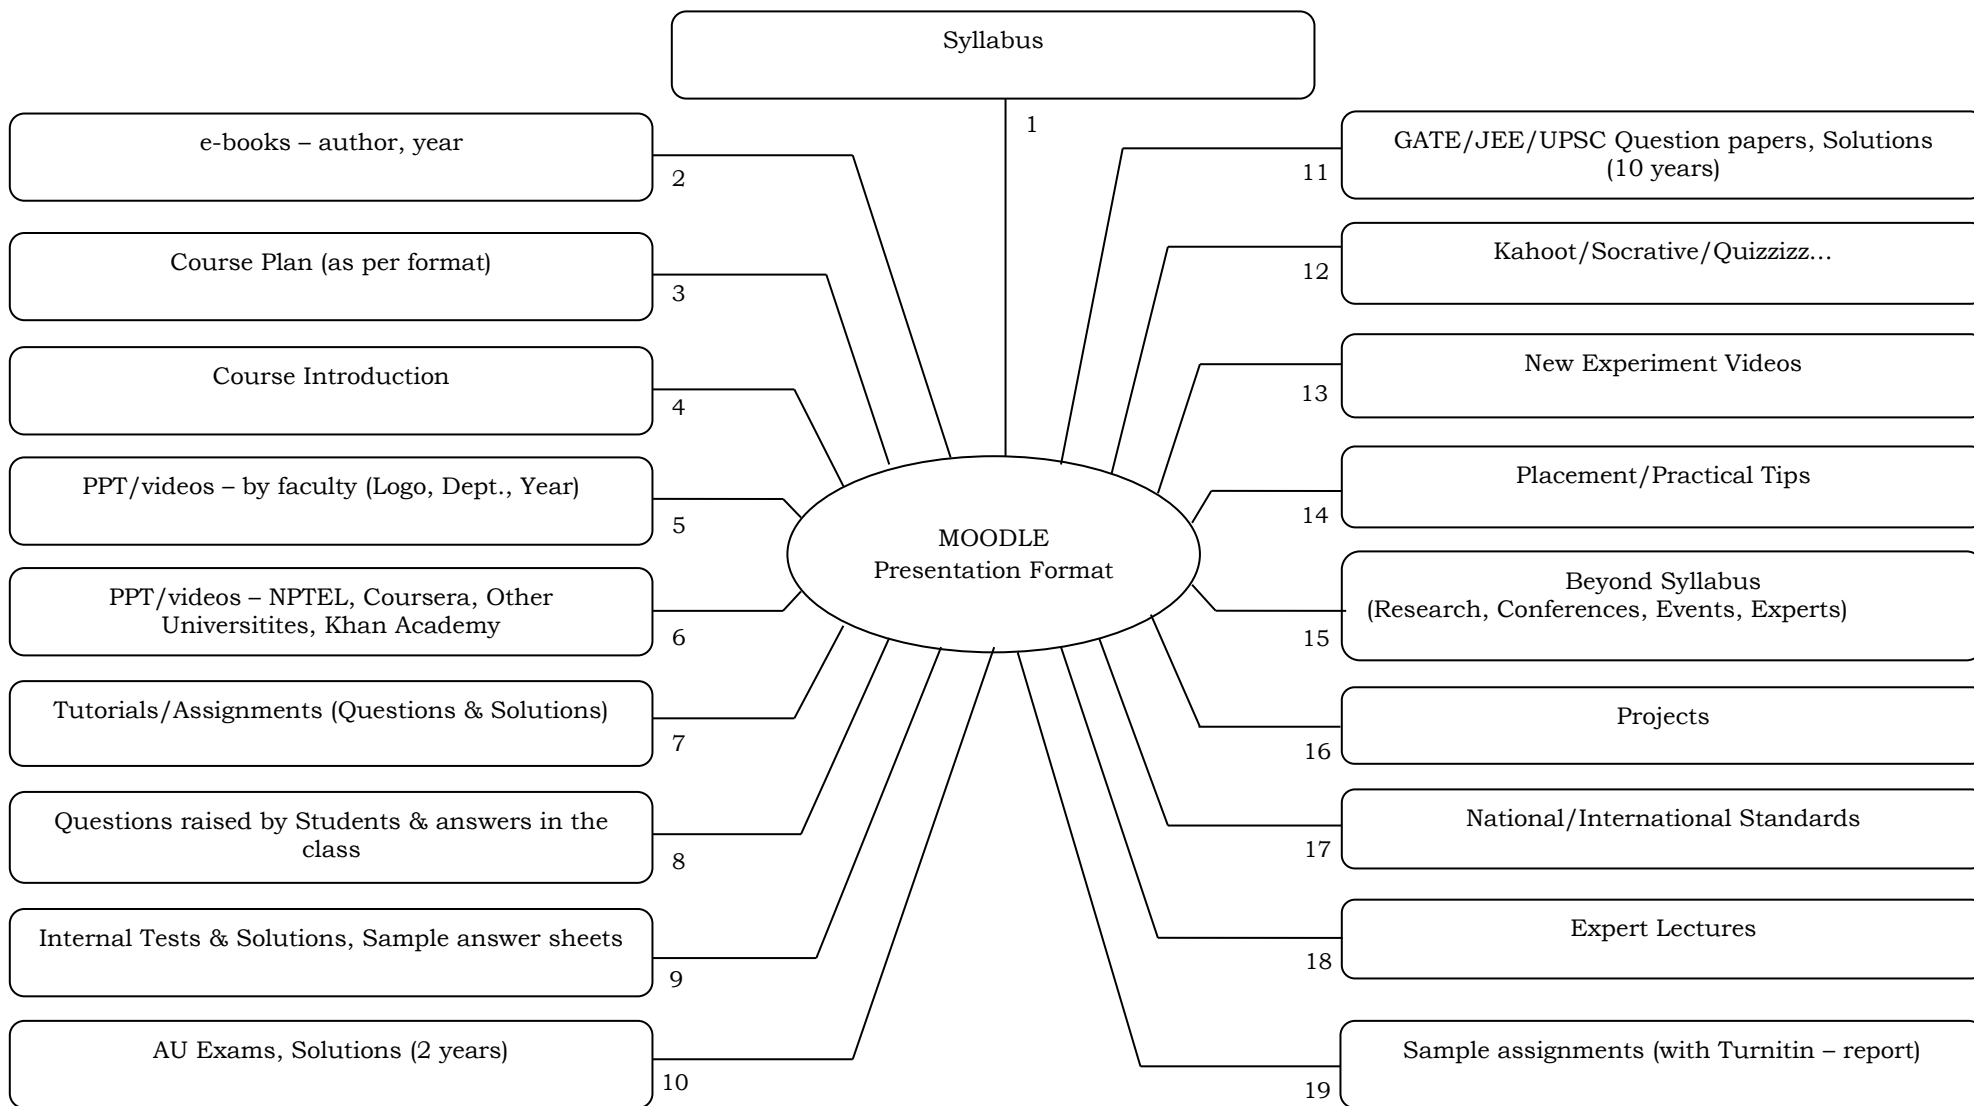

Fig. 1 Summary of additional material that can be included in MOODLE (Faculty preparedness check list – PSG iTech)

Subject Code :

Subject Title :

Fig. 2 MOODLE Presentation Format